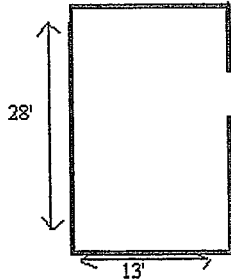

Ramada Inn & Suites
Galley Rooms #1, #2, #3
Salon A and Board Room

Internet Available in Meeting Rooms
 Galley #1 35.5' x 33', 1105.5sq.ft.
 Galley #2 25' x 33', 825 sq. ft.
 Galley #3 33' x 51', 1683 sq. ft.
 Total of Galley Rooms 3613 sq.ft.
 Ceiling height 12'

<i>Seating Capacity</i>			
<i>Classroom</i>	<i>Rounds</i>	<i>Theater</i>	
<i>50</i>	<i>50</i>	<i>110</i>	
<i>50</i>	<i>50</i>	<i>110</i>	
<i>100</i>	<i>100</i>	<i>225</i>	

Board room /west 364 sq.ft.

Salon B /west poolside 312.9 sq.ft.

Salon A /west poolside 377 sq. ft.