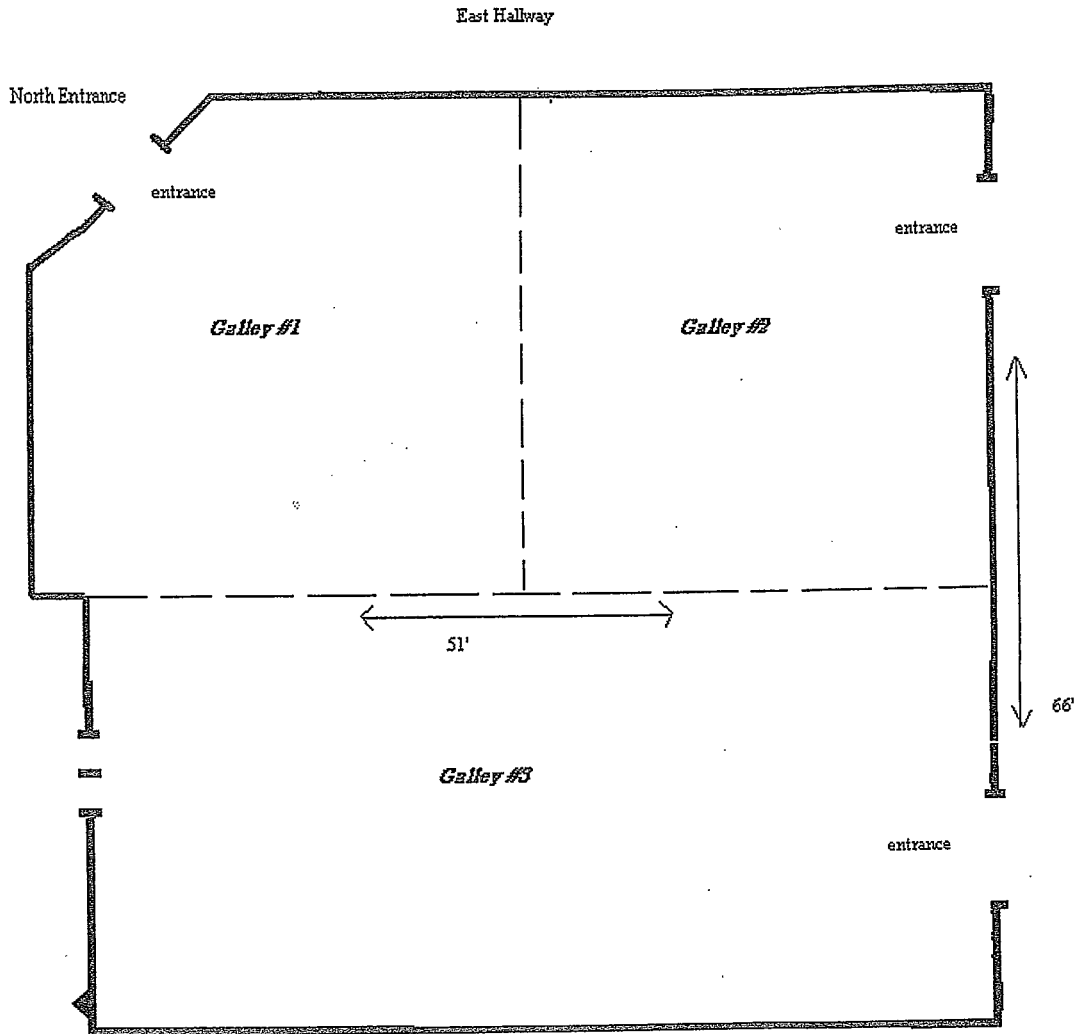

Ramada Inn & Suites
Galley Rooms #1, #2, #3
Salon A and Board Room

Internet Available in Meeting Rooms
 Galley #1 35.5' x 33', 1105.5sq.ft.
 Galley #2 25' x 33', 825 sq. ft.
 Galley #3 33' x 51', 1683 sq. ft.
 Total of Galley Rooms 3613 sq.ft.
 Ceiling height 12'

<i>Seating Capacity</i>			
<i>Classroom</i>	<i>Rounds</i>	<i>Theater</i>	
<i>50</i>	<i>50</i>	<i>110</i>	
<i>50</i>	<i>50</i>	<i>110</i>	
<i>100</i>	<i>100</i>	<i>225</i>	

Board room /west 364 sq.ft.

Salon B /west poolside 312.9 sq.ft.

Salon A /west poolside 377 sq. ft.